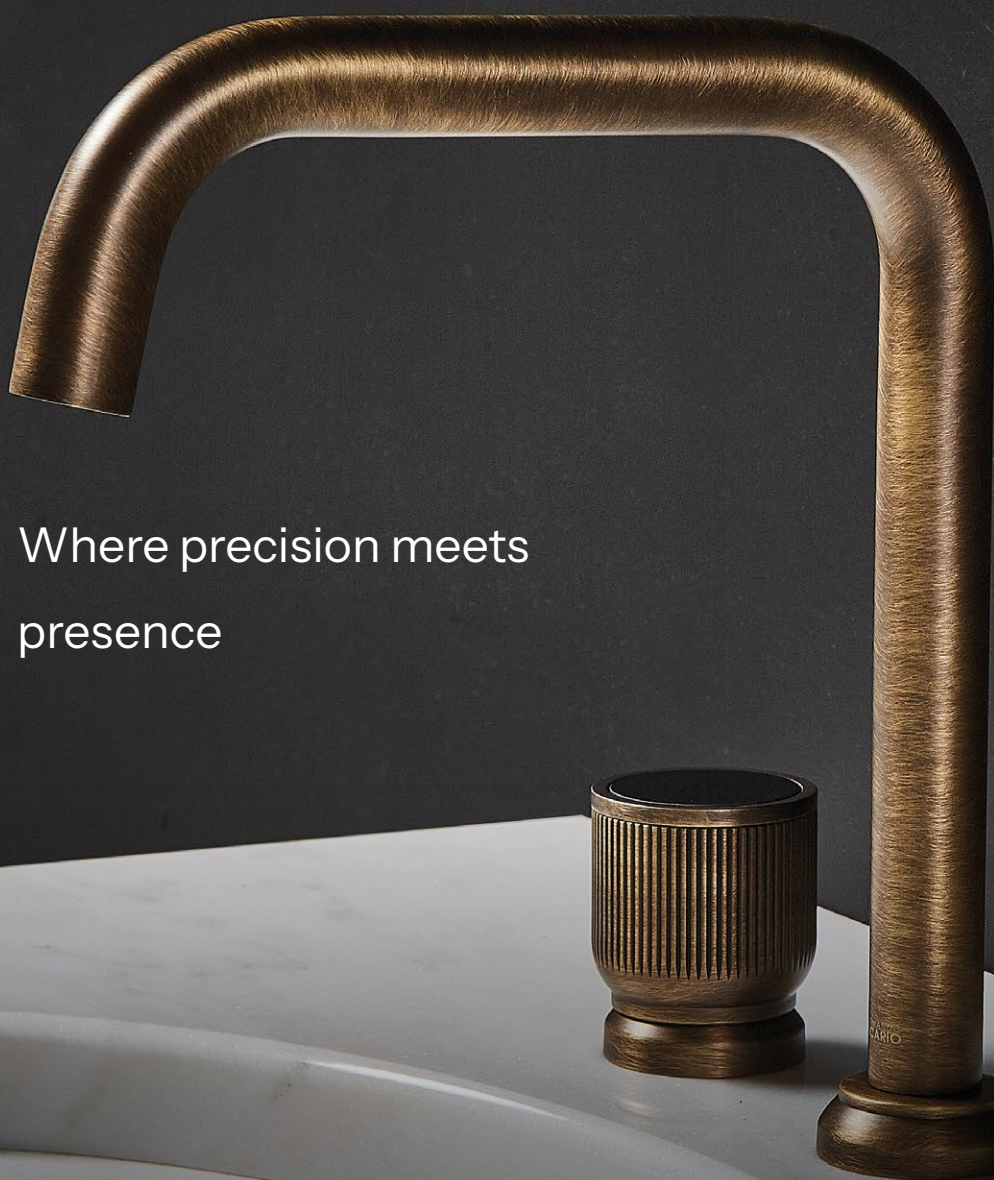

VICARIO

LUMIÈRE BATHROOM COLLECTION

Where precision meets
presence

www.abey.com.au

VICARIO
Abey^{AU}

Italian Excellence

Since 1974

Founded over 50 years ago in the picturesque town of Gozzano, on the shores of Lake Orta, Armando Vicario began as a small family workshop driven by a passion for precision engineering and craftsmanship. From the very beginning, the company's work has been inspired by water — both as a vital natural resource and as a source of creativity and design.